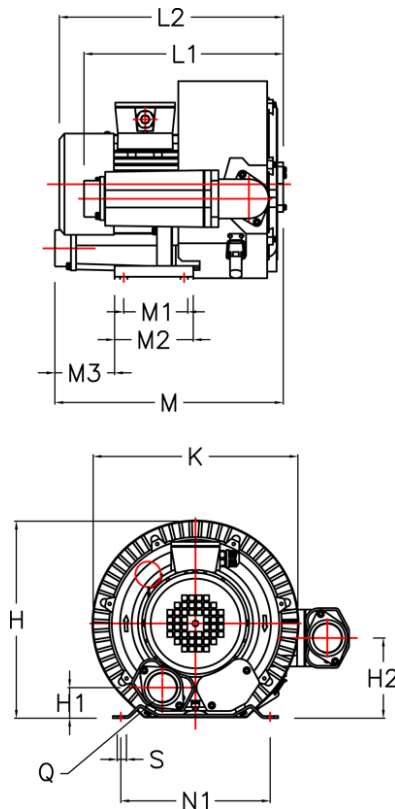

# Data Sheet

Article number: 276164555011

Description: KLEEblower KB6455 5,5/6,3 kW  
3x230/400V 50/60Hz double stage

## Measures

|           |                                |
|-----------|--------------------------------|
| H = 416.5 | M2 = 180                       |
| H1 = 98   | M3 = 252                       |
| H2 = 158  | N1 = 290                       |
| K = 424   | Noise level dB 50/60Hz = 75/79 |
| L1 = 380  | Q = 2-PF 2" (NPT 2")           |
| L2 = 618  | S = 4 x Ø15                    |
| M = 598   |                                |
| M1 = 140  |                                |